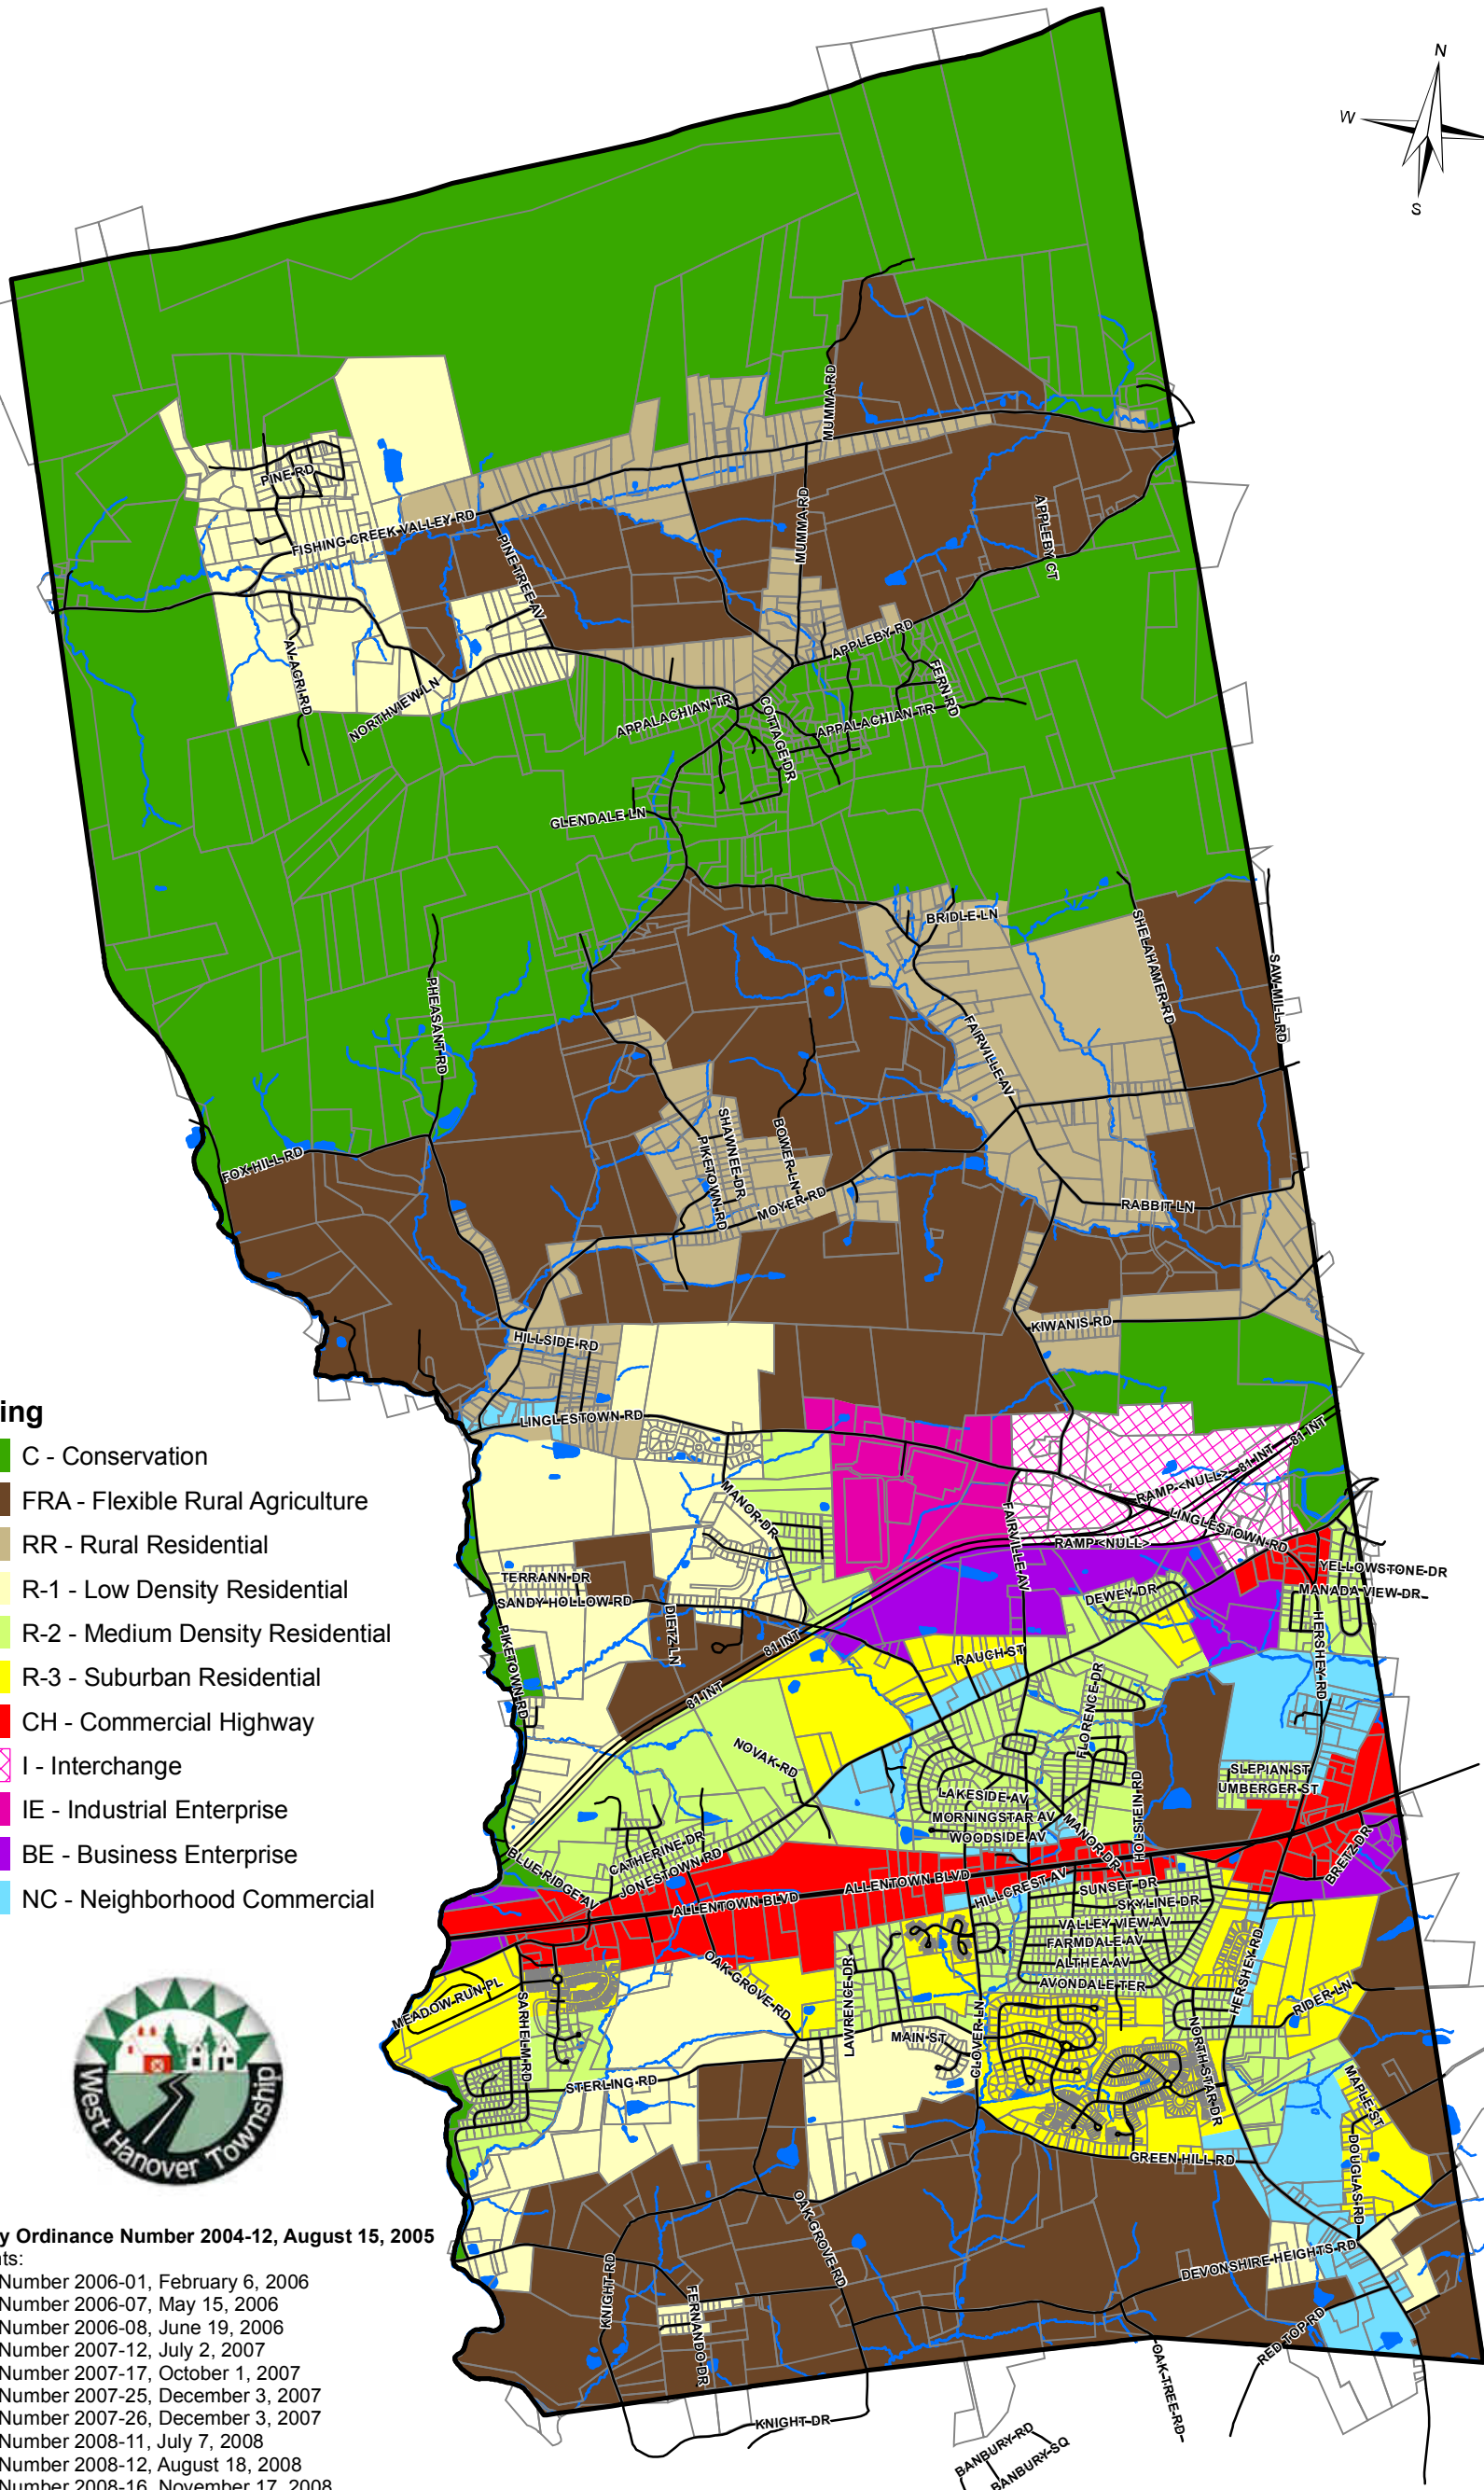

# West Hanover Township Dauphin County, Pennsylvania

**Zoning**

- C - Conservation
- FRA - Flexible Rural Agriculture
- RR - Rural Residential
- R-1 - Low Density Residential
- R-2 - Medium Density Residential
- R-3 - Suburban Residential
- CH - Commercial Highway
- I - Interchange
- IE - Industrial Enterprise
- BE - Business Enterprise
- NC - Neighborhood Commercial

**Adopted by Ordinance Number 2004-12, August 15, 2005**  
 Amendments:  
 Ordinance Number 2006-01, February 6, 2006  
 Ordinance Number 2006-07, May 15, 2006  
 Ordinance Number 2006-08, June 19, 2006  
 Ordinance Number 2007-12, July 2, 2007  
 Ordinance Number 2007-17, October 1, 2007  
 Ordinance Number 2007-25, December 3, 2007  
 Ordinance Number 2007-26, December 3, 2007  
 Ordinance Number 2008-11, July 7, 2008  
 Ordinance Number 2008-12, August 18, 2008  
 Ordinance Number 2008-16, November 17, 2008